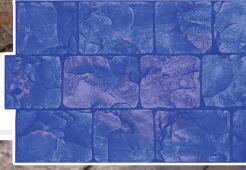

K.C. Bobcat

RENTAL STAMPS

Concrete stamps can be used to create decorative textures on both residential and commercial concrete surfaces. Choose from our wide range of patterns, sizes, grout lines, and configurations to achieve the look you want.

\$150 PER DAY / SET

Grand Ashlar

FM-3675
36" x 36"

Castle Rock

SET273
36" x 36"

Ashlar Cut Slate

FM-3125
23.125" x 23.125"

London Cobble