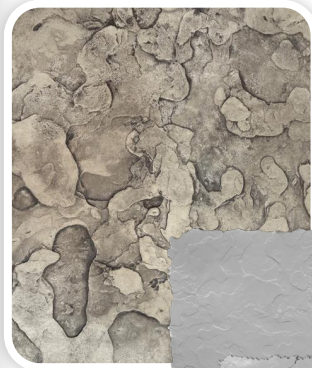

K.C. Bobcat

RENTAL STAMPS

Concrete stamps can be used to create decorative textures on both residential and commercial concrete surfaces. Choose from our wide range of patterns, sizes, grout lines, and configurations to achieve the look you want.

BOBCAT OF SEDALIA

24190 Hwy H
Sedalia MO 65301
(660) 650-3611

Seamless Concrete Texture Skins

Texture skins can be used to touch up and supplement patterned textures, or they can be used as the primary tool for striking, continuous texture.